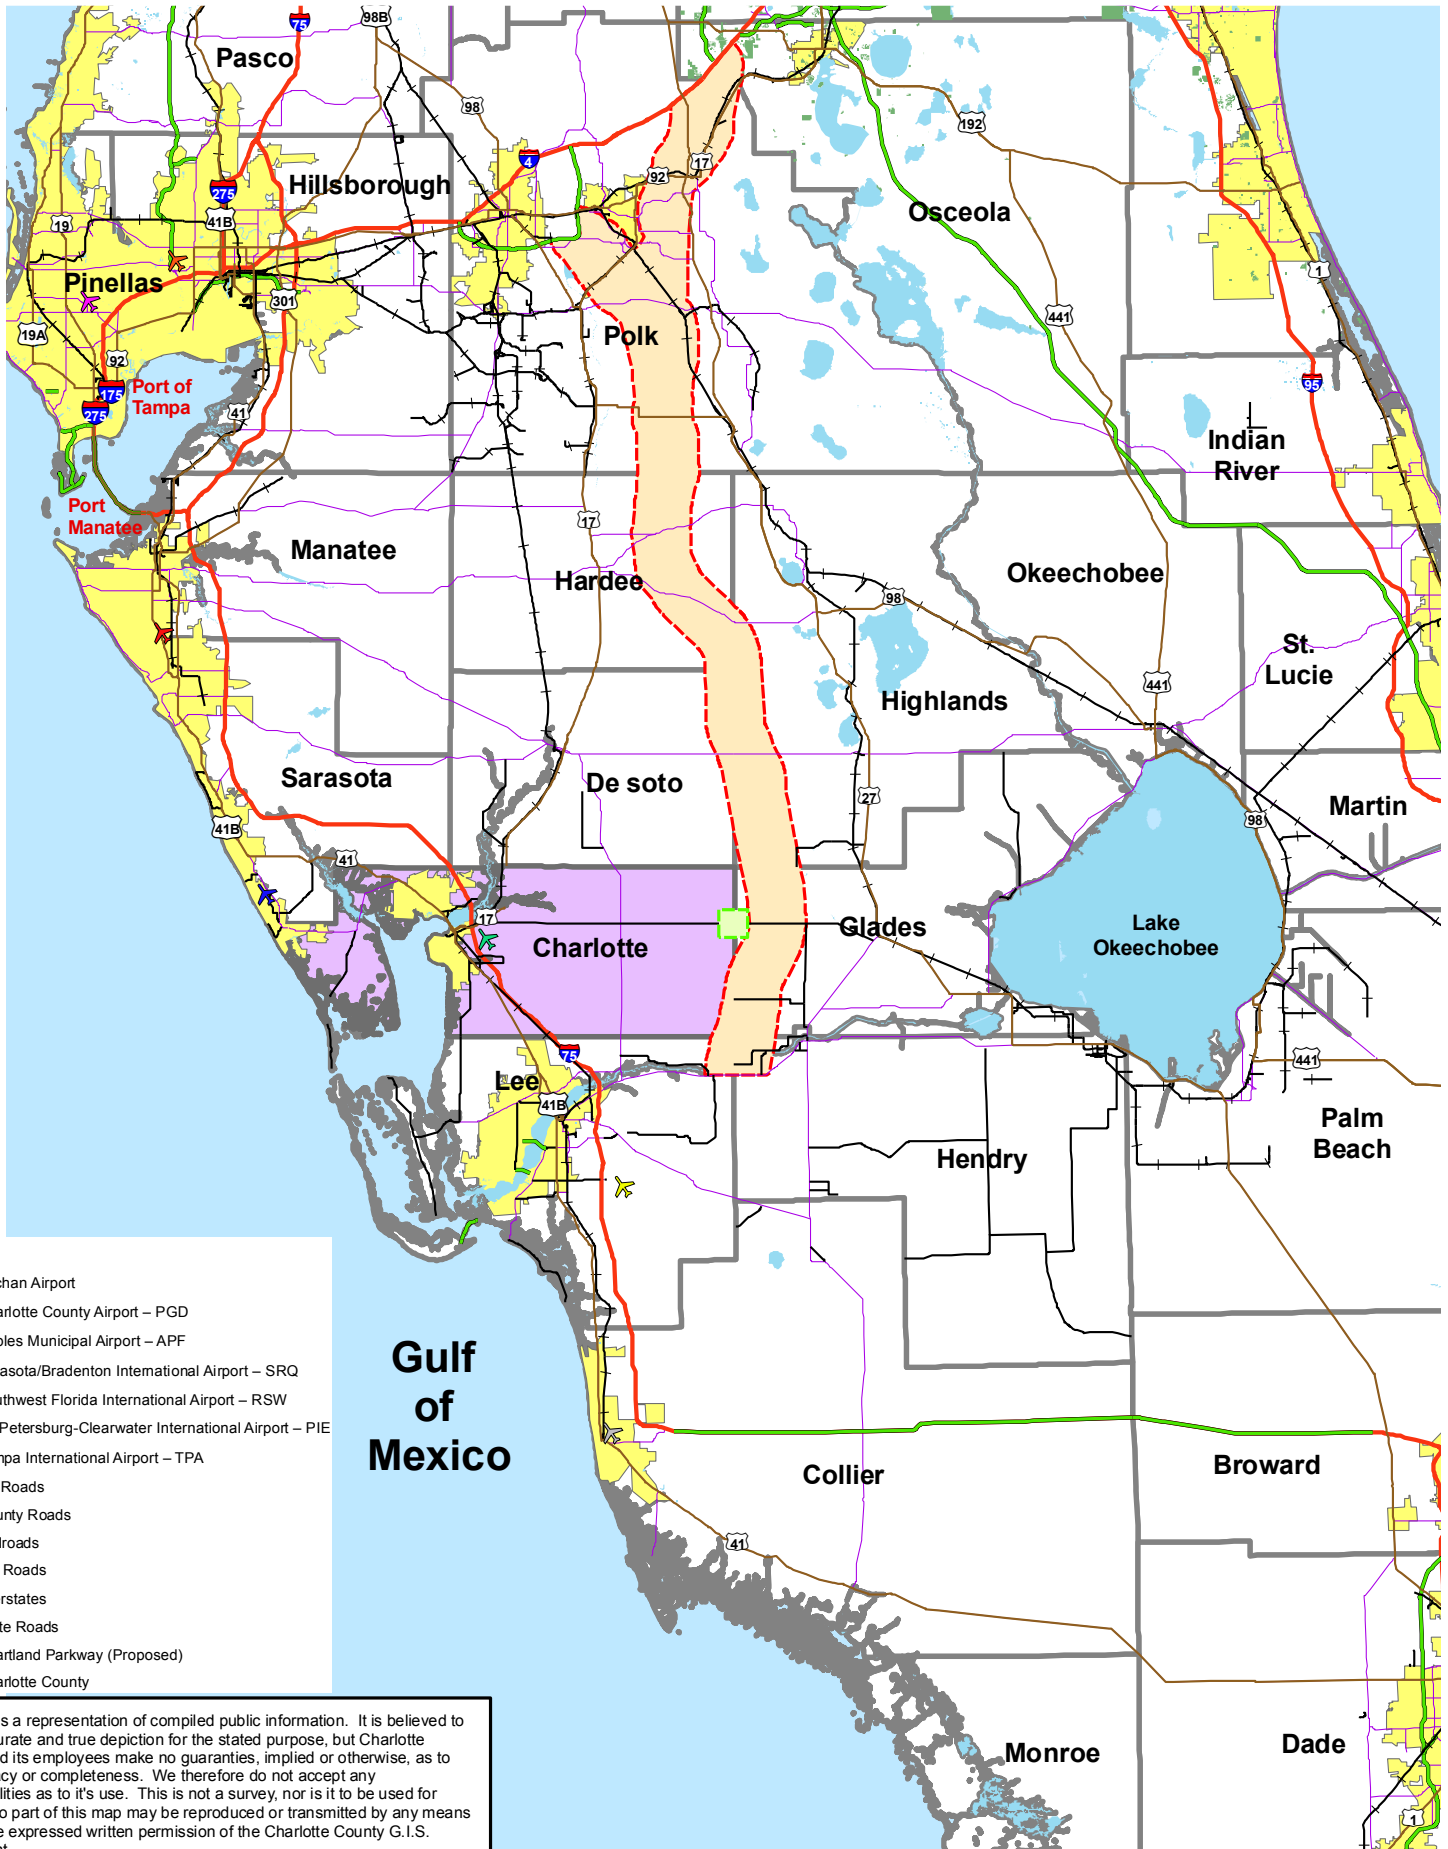

South West Florida Regional Transportation Infrastructure

- Legend**
- Buchan Airport
 - Charlotte County Airport – PGD
 - Naples Municipal Airport – APF
 - Sarasota/Bradenton International Airport – SRQ
 - Southwest Florida International Airport – RSW
 - St. Petersburg-Clearwater International Airport – PIE
 - Tampa International Airport – TPA
 - US Roads
 - County Roads
 - Railroads
 - Toll Roads
 - Interstates
 - State Roads
 - Heartland Parkway (Proposed)
 - Charlotte County

This map is a representation of compiled public information. It is believed to be an accurate and true depiction for the stated purpose, but Charlotte County and its employees make no guaranties, implied or otherwise, as to the accuracy or completeness. We therefore do not accept any responsibilities as to its use. This is not a survey, nor is it to be used for design. No part of this map may be reproduced or transmitted by any means without the expressed written permission of the Charlotte County G.I.S. department.
 © Copyright 2007 Port Charlotte, FL by Charlotte County G.I.S.
 Created by gopinathr on 11/13/2007