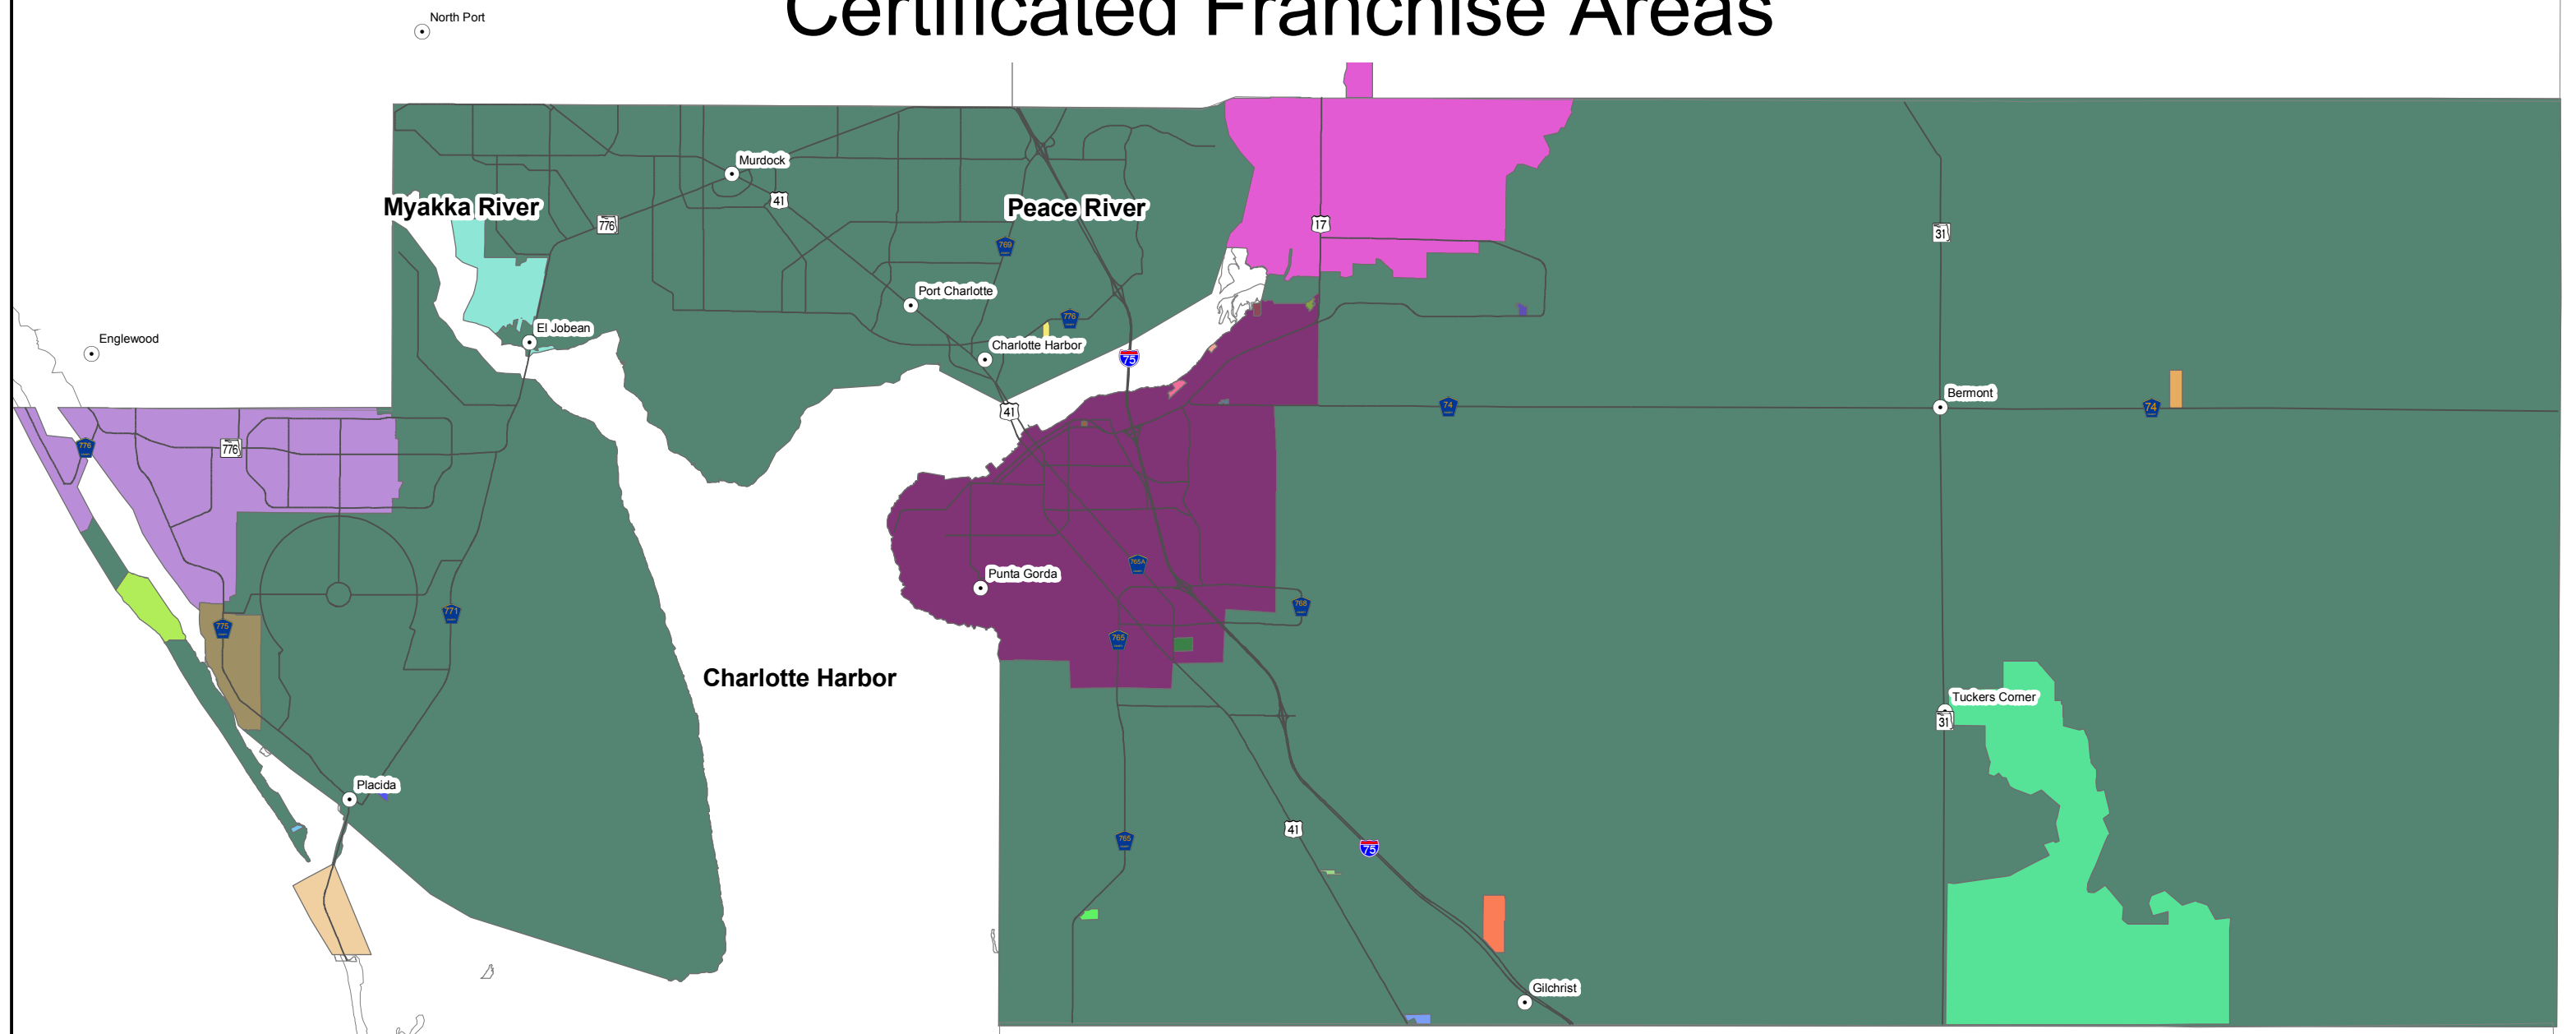

Charlotte County Sewer Certificated Franchise Areas

Sarasota

De Soto

Miles

CERTIFICATED UTILITIES		Legend	
	Alligator Park MHP		Riverwood Development
	Bay Palms MHP		Shell Creek Park MHP
	Burnt Store Colony MHP		Sun N Shade Family Campground
	Charlotte County Utilities		Sun River Utilities
	City Of Punta Gorda		Town & Country Utility Co.
	Correctional Institution		Tropical Palms MHP
	Englewood Water District		Utilities Inc of Sandlehaven
	Gasparilla Mobile Home Estates		Villas Del Sol
			Harborview MHP
			Knight Island Utilities
			Lazy Lagoon MHP
			Hideaway Bay Condos
			Palms and Pines MHP
			Paradise Park Condos
			Pelican Harbor MHP
			River Forest Village

Lee

(Franc

North Fort Myers

Bokeelia

Pineland

Placida

Punta Gorda

Tuckers Comer

Bermont

Charlotte Harbor

Peace River

Myakka River

North Port

Englewood

Murdock

Port Charlotte

Gilchrist